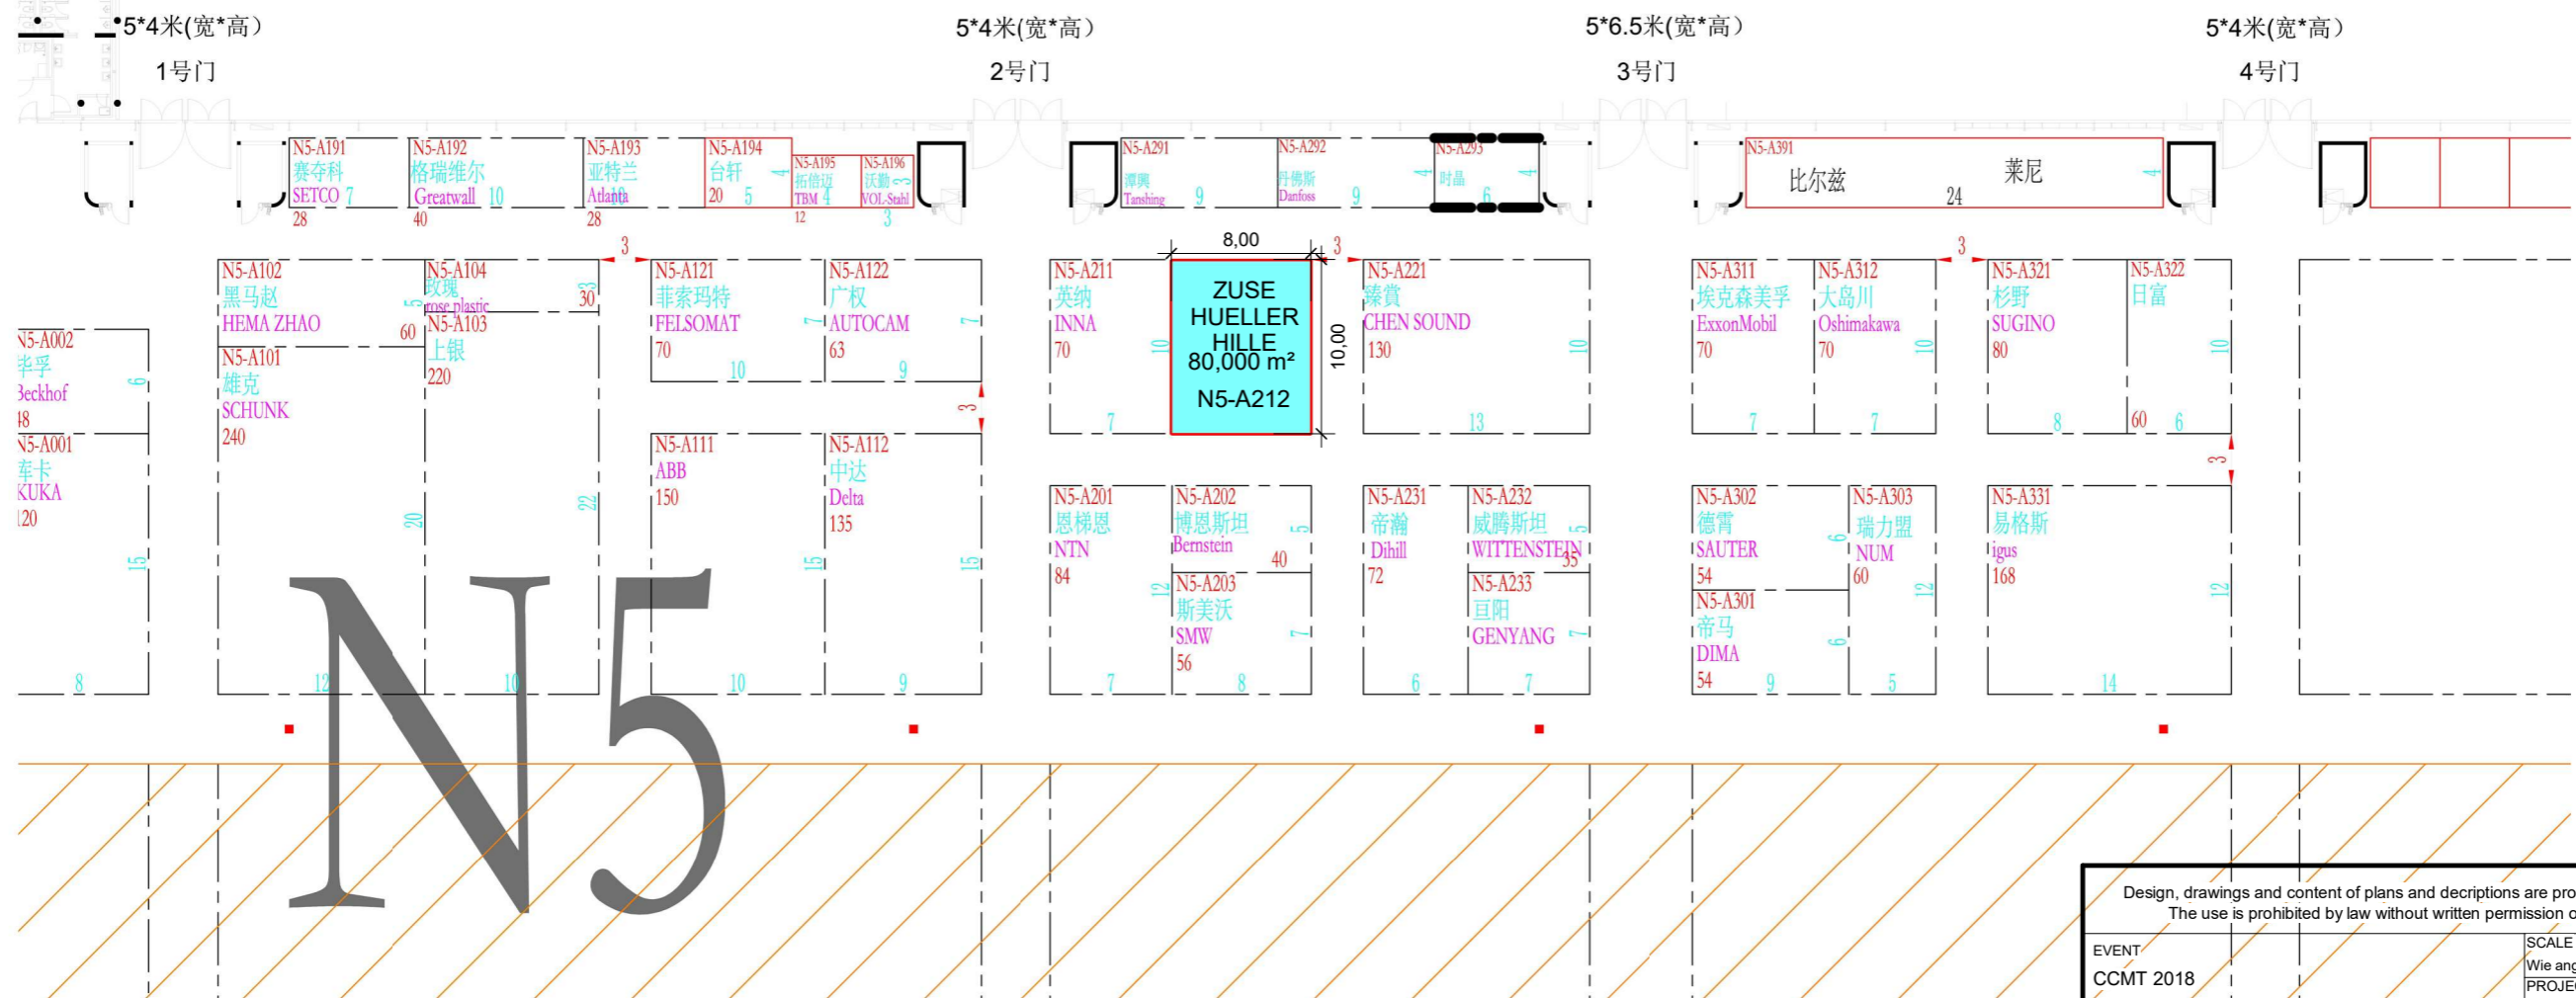

CCMT 2018

Hall N5 - German Group

N5

Participation

IMAG German Group

Design, drawings and content of plans and descriptions are property of IMAG. The use is prohibited by law without written permission of IMAG.

EVENT	CCMT 2018	SCALE	Wie angezeigt	FORMAT	A3
CLIENT	IMAG GmbH	PROJECT			320118
		CREATE ON DATE			28.11.2017
				PLAN	01
		LAST UPDATE			29.11.2017
					wb
DESIGN	IMAG	fairs around the world			
	Am Messesee 2 81829 München info@imag.de www.imag.de				