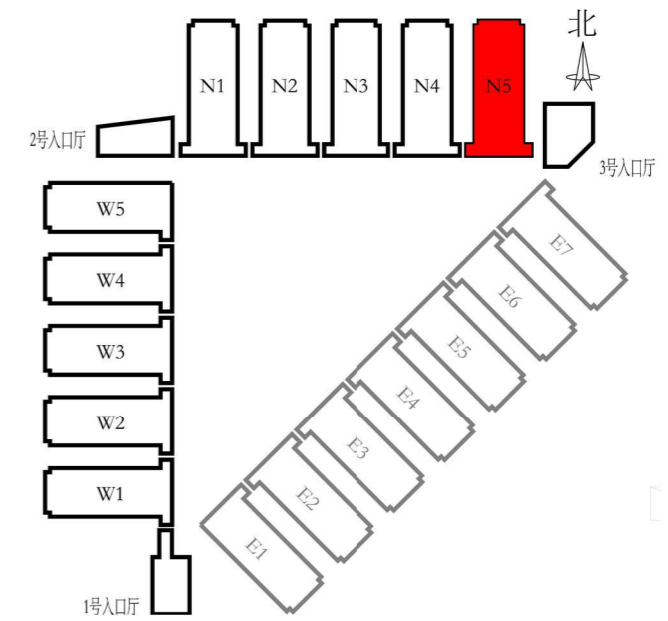

CCMT 2018

Hall N5 - German Group

N5

Participation

IMAG German Group

Design, drawings and content of plans and descriptions are property of IMAG. The use is prohibited by law without written permission of IMAG.

EVENT	CCMT 2018	SCALE	Wie angezeigt	FORMAT	A3
CLIENT	IMAG GmbH	PROJECT			320118
		CREATE ON DATE			28.11.2017
				PLAN	01
		LAST UPDATE			29.11.2017
					wb
DESIGN	IMAG	fairs around the world			
	Am Messesee 2 81829 München info@imag.de www.imag.de				