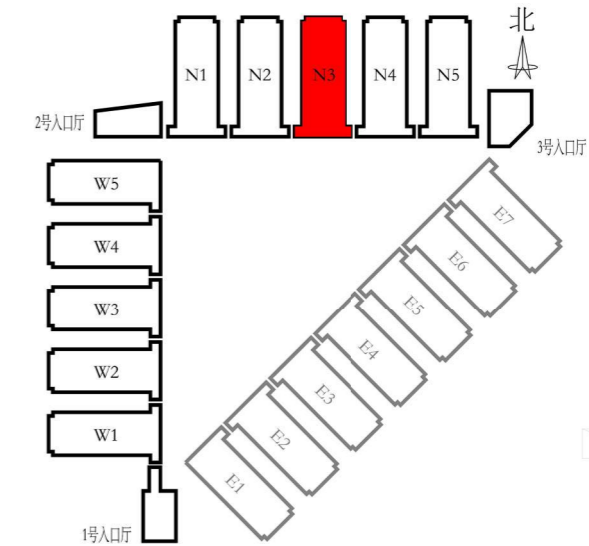

CCMT 2018

Hall N3 - German Group

Participation

IMAG German Group

Design, drawings and content of plans and descriptions are property of IMAG. The use is prohibited by law without written permission of IMAG.		
EVENT	SCALE	FORMAT
CCMT 2018	Wie angezeigt	A3
CLIENT	PROJECT	320118
IMAG GmbH	CREATE ON DATE	08.11.2017
Hall N3 - German Group additional area	PLAN	01
DESIGN IMAG	LAST UPDATE	15.11.2017
Am Messesee 2 81829 München info@imag.de www.imag.de		wb