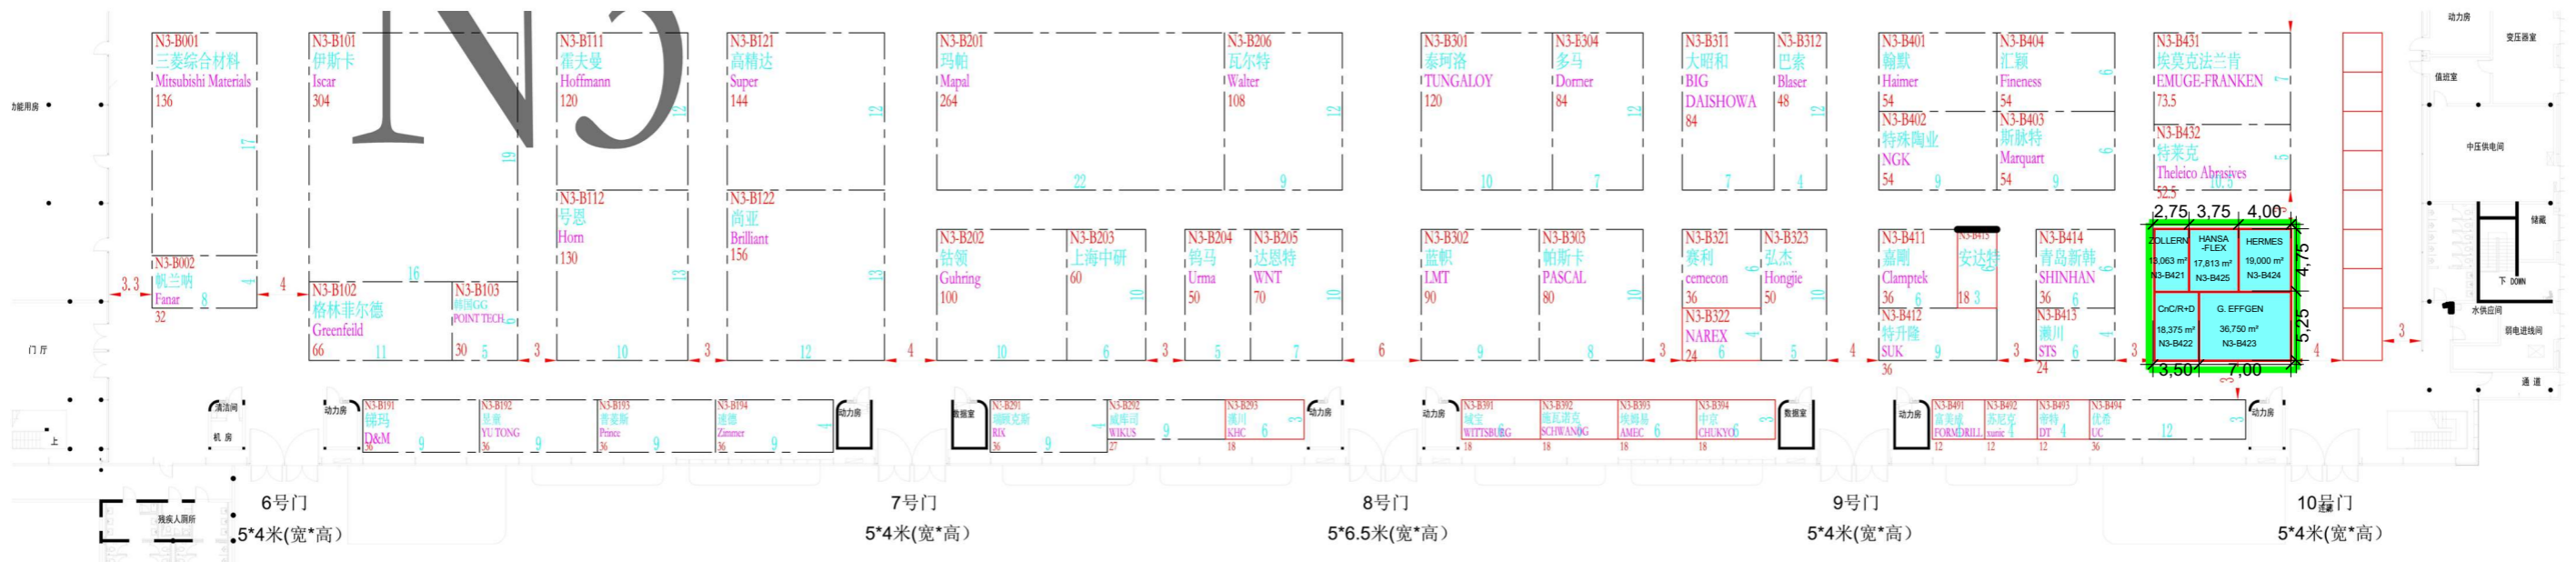

CCMT 2018

Hall N3 - German Group

Participation

IMAG German Group

Design, drawings and content of plans and descriptions are property of IMAG. The use is prohibited by law without written permission of IMAG.		
EVENT	SCALE	FORMAT
CCMT 2018	Wie angezeigt	A3
CLIENT	PROJECT	320118
IMAG GmbH	CREATE ON DATE	08.11.2017
Hall N3 - German Group additional area	PLAN	01
DESIGN IMAG	LAST UPDATE	15.11.2017
Am Messesee 2 81829 München info@imag.de www.imag.de		wb